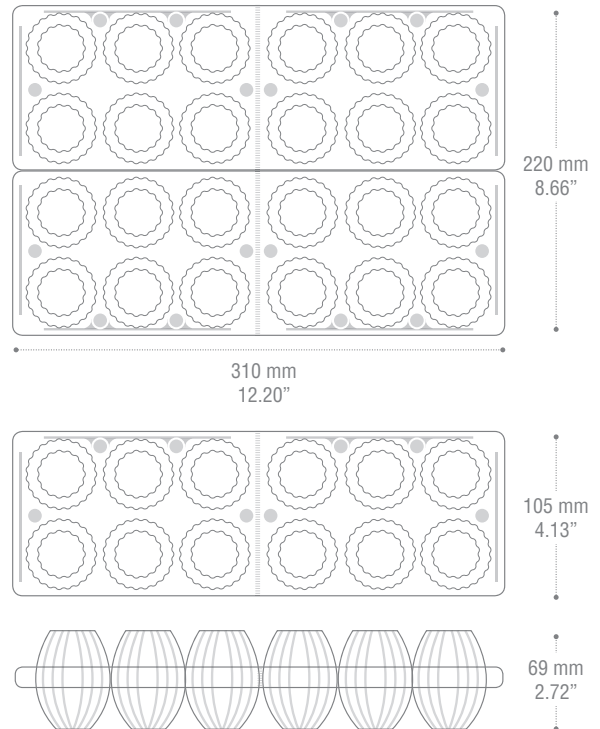

Pallet Dimensions:
mm > 1.200 x 900 x 2.650
inches > 47.24" x 35.43" x 104.33"

Layer structure: 4 Boxes/Layer

TRUCK LOADING

Pieces/Box	440
Box/Pallet	16
Pieces/Pallet	7.040
Pallets/Truck	30
Pieces/Truck	230.400

CONTAINER LOADING

	Boxes	Pieces
20"	175	77.000
40"	350	154.000
40 HC	400	176.000

MACHINE SETUP

MOBA					
L	G	J	I1	I2	
16	28	5	10	40	

Moba ID: CEL2602
PACKET NUMBER: 842

DECORATION

 ✓ Label ✓ Direct print

Products can be customized through 5 colours direct printing. Our graphics department is available for the realisation of the necessary materials.

BOX DIMENSIONS

600 x 450 x 620 mm (L x W x H)
23.62" x 17.72" x 24.41" (L x W x H)

Pack Weight (kg)	0,027
Box Weight (kg)	12.15
Volume Box (m ³)	0.167

PACK DIMENSIONS

ISO 22000 CERTIFICATION

Our company has the UNI EN ISO 22000: 2005 certificate. This quality certification for food traceability accredits and guarantees the safety of our products and their eligibility to be placed in the food market, thanks to their adaptation to the latest regulations governing the food distribution chain.